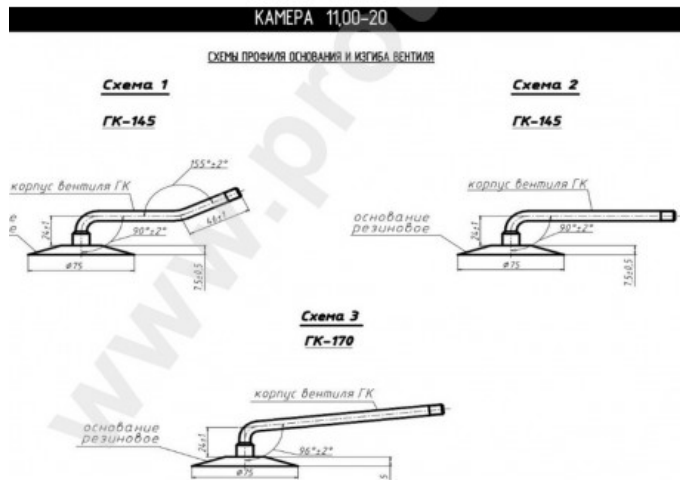

Tube 11.00-20 Kama

Category	Tubes
Size	11.00-20
Width	12
Height	
Rim	20
Model	GK145, 170
Analogue	12.00R20

Delivery	1-5 w/d
Warranty	12 months
Description	

All technical information about products in our website protekta.lt is based on the information given by the manufacturers. This information serves only information purposes and it is not mandatory.