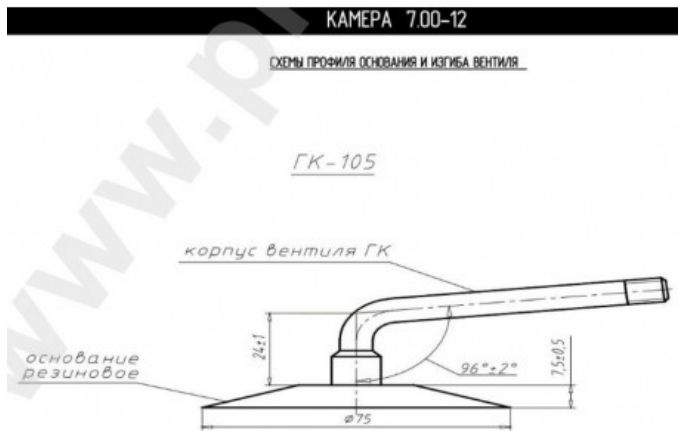

Tube 7.00-12 Kama

Category	Tubes
Size	7.00-12
Width	7
Height	
Rim	12
Model	GK95, 105, 115
Analogue	

Delivery	1-5 w/d
Warranty	12 months
Description	

All technical information about products in our website protekta.lt is based on the information given by the manufacturers. This information serves only information purposes and it is not mandatory.