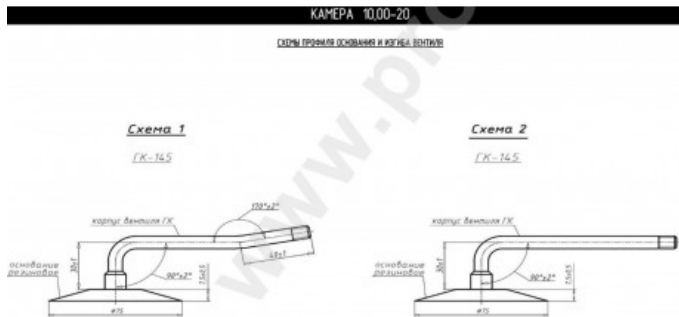

Tube 10.00-20 Kama

Category	Tubes
Size	10.00-20
Width	11
Height	
Rim	20
Model	GK145
Analogue	11.00R20

Delivery	1-5 w/d
Warranty	12 months
Description	

All technical information about products in our website protekta.lt is based on the information given by the manufacturers. This information serves only information purposes and it is not mandatory.