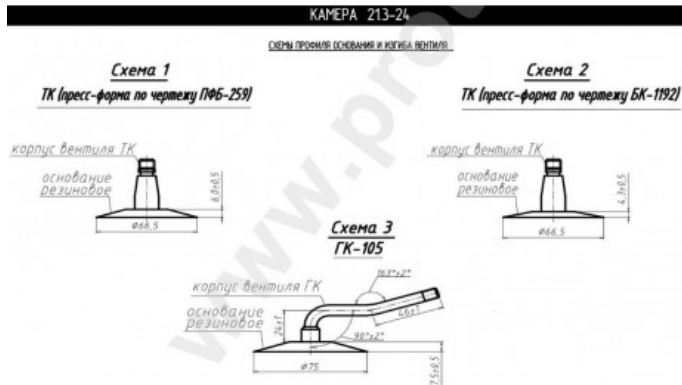

## Tube 21.3-24 Kama

Category	Tubes
Size	21.3-24
Width	21.3
Height	
Rim	24
Model	TK, GK105
Analogue	21.3R24

Delivery	1-5 w/d
Warranty	12 months
Description	

All technical information about products in our website protekta.It is based on the information given by the manufacturers. This information serves only information purposes and it is not mandatory.