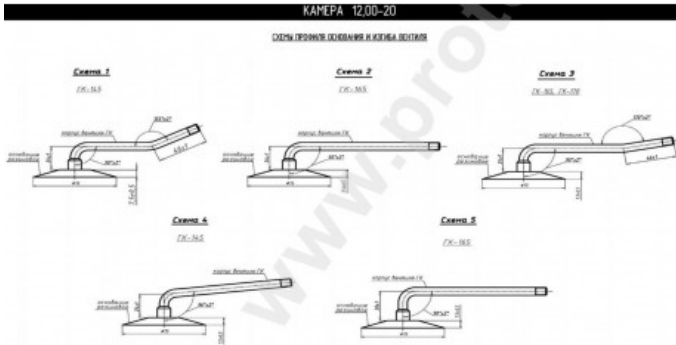

Tube 12.00-20 Kama

Category	Tubes
Size	12.00-20
Width	12
Height	
Rim	20
Model	GK145, 170, 165
Analog	12.00R20

Delivery	1-5 w/d
Warranty	12 months
Description	

All technical information about products in our website protekta.lt is based on the information given by the manufacturers. This information serves only information purposes and it is not mandatory.