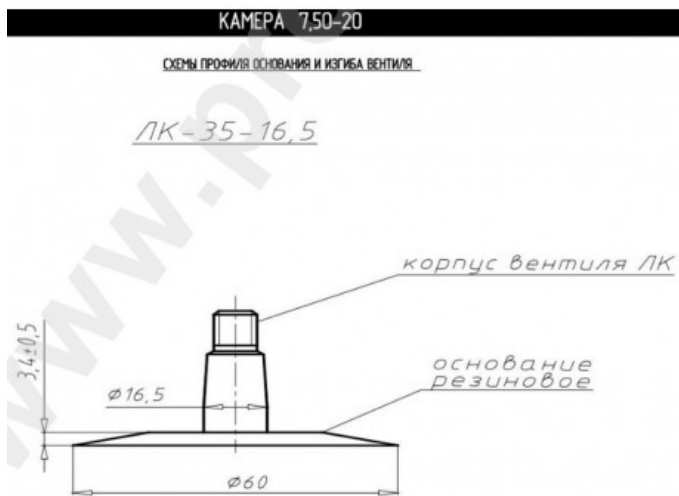

Tube 7.50-20 Kama

Category	Tubes
Size	7.50-20
Width	7.5
Height	
Rim	20
Model	LK35-16.5
Analogue	

Delivery	1-5 w/d
Warranty	12 months
Description	

All technical information about products in our website protekta.lt is based on the information given by the manufacturers. This information serves only information purposes and it is not mandatory.