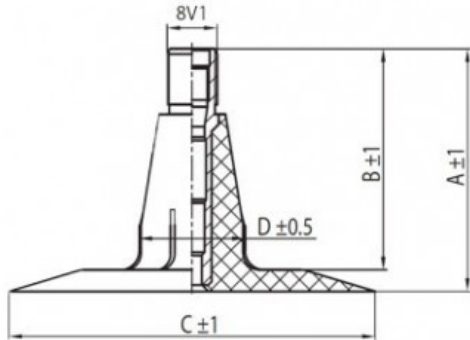

Tube 4.80-12, 5.00-12, 125-12, 135-12 TR15

Category	Tubes
Size	4.80-12,
Width	4.8
Height	
Rim	12
Model	TR15
Analogue	

Delivery ---
Warranty
Description

All technical information about products in our website protekta.It is based on the information given by the manufacturers. This information serves only information purposes and it is not mandatory.