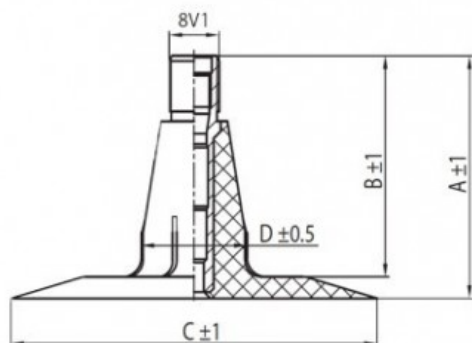

Tube 18-22.5 TR15

Category	Tubes
Size	18-22.5
Width	18
Height	
Rim	22.5
Model	TR15
Analogue	

Delivery	1-5 w/d
Warranty	1 months
Description	

All technical information about products in our website protekta.It is based on the information given by the manufacturers. This information serves only information purposes and it is not mandatory.