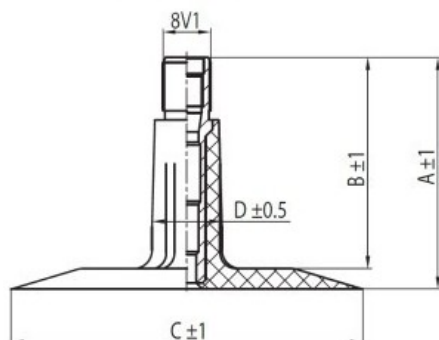

## Tube 175-16, 185-16 TR13

Category	Tubes
Size	175-16,
Width	185
Height	
Rim	16
Model	TR13
Analogue	

Delivery 1-5 w/d

Warranty

Description

All technical information about products in our website protekta.lt is based on the information given by the manufacturers. This information serves only information purposes and it is not mandatory.