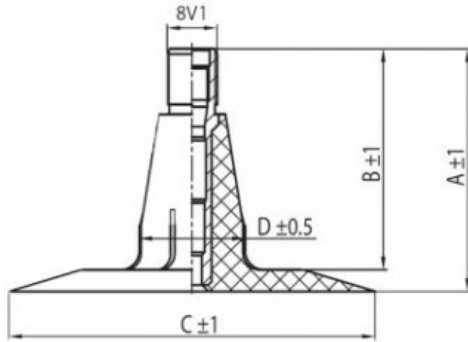

## Tube 14-17.5 TR15 Kabat

Category	Tubes
Size	14-17.5
Width	14
Height	
Rim	17.5
Model	TR15
Analogue	

Delivery 1-5 w/d

Warranty

Description

All technical information about products in our website protekta.lt is based on the information given by the manufacturers. This information serves only information purposes and it is not mandatory.