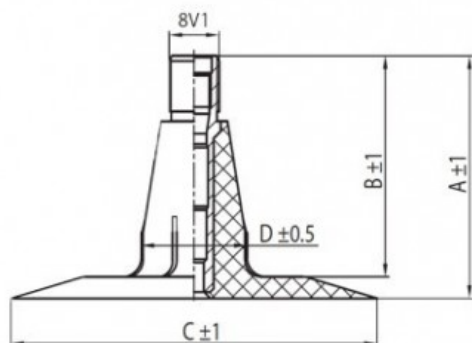

Tube 10.5/80-20 TR15 Kabat

Category	Tubes
Size	10.5/80-20
Width	10.5
Height	80
Rim	20
Model	TR15
Analogue	

Delivery 1-5 w/d

Warranty

Description

All technical information about products in our website protekta.It is based on the information given by the manufacturers. This information serves only information purposes and it is not mandatory.