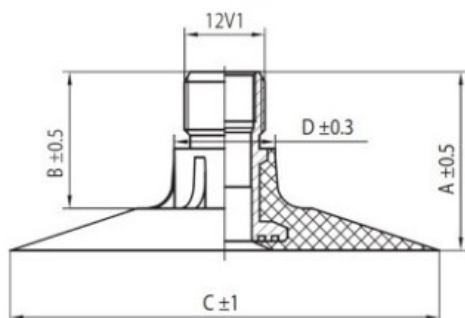

## Tube 9.5-42 Nortec

Category	Tubes
Size	9.5-42
Width	230
Height	
Rim	42
Model	/
Analogue	230/95-4

Delivery

---

Warranty

Description

All technical information about products in our website protekta.lt is based on the information given by the manufacturers. This information serves only information purposes and it is not mandatory.