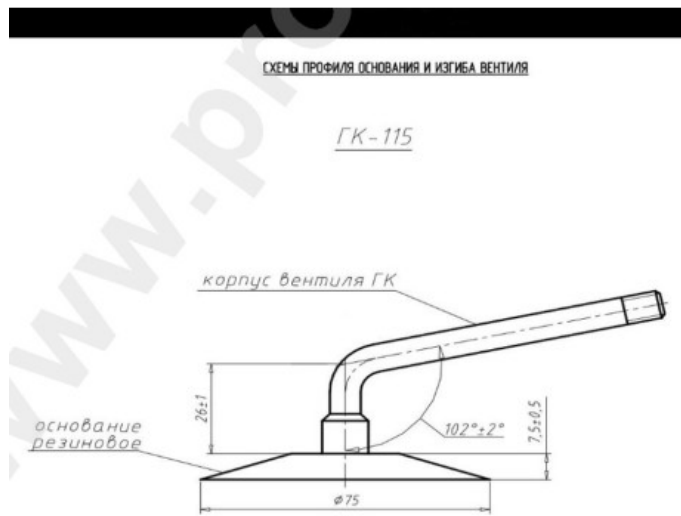

Tube 15.5/65-18 16.5/65-18 Nortec

Category	Tubes
Size	15.5/65-18
Width	16.5
Height	65
Rim	18
Model	/
Analogue	16.5/70-18

Delivery 1-5 w/d

Warranty

Description

All technical information about products in our website protekta.lt is based on the information given by the manufacturers. This information serves only information purposes and it is not mandatory.