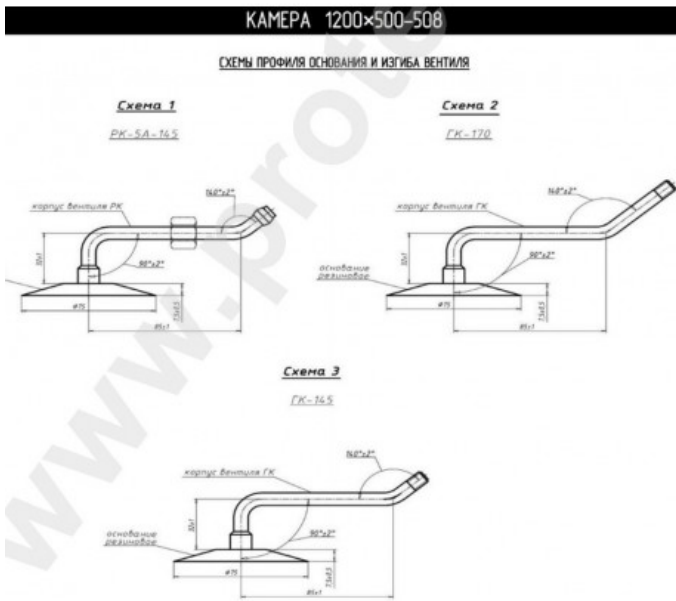

## Tube 1200-500-508, 500/70-20 Кама

Category	Tubes
Size	1200-500-508,
Width	1200
Height	70
Rim	508
Model	GK145, 165, 95, PK-5-165
Analogue	20.00-20

Delivery	1-5 w/d
Warranty	12 months
Description	

All technical information about products in our website protekta.lt is based on the information given by the manufacturers. This information serves only information purposes and it is not mandatory.