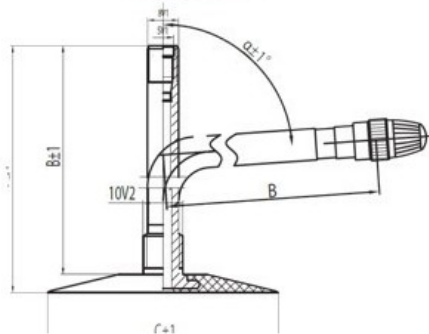

## Tube 6.00-9 JS2 Kabat

Category	Tubes
Size	6.00-9
Width	6
Height	
Rim	9
Model	JS2
Analogue	

Delivery	1-5 w/d
Warranty	
Description	

All technical information about products in our website protekta.It is based on the information given by the manufacturers. This information serves only information purposes and it is not mandatory.