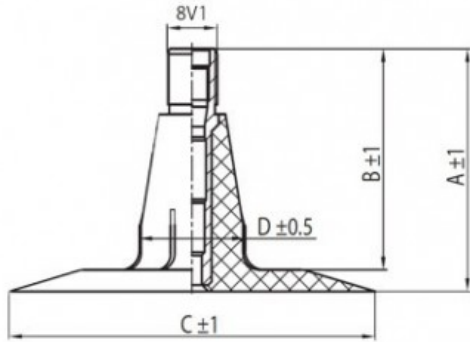

Tube 7.5L-15 TR15 Kabat

Category	Tubes
Size	7.5L-15
Width	7.5
Height	
Rim	15
Model	TR15
Analogue	

Delivery 1-5 w/d

Warranty

Description

All technical information about products in our website protekta.lt is based on the information given by the manufacturers. This information serves only information purposes and it is not mandatory.