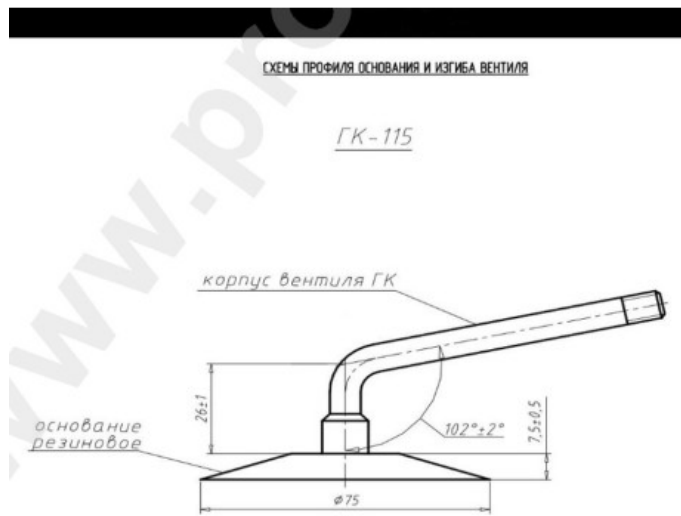

Tube 15.5/65-18 Voltyre

| | |
|----------|------------|
| Category | Tubes |
| Size | 15.5/65-18 |
| Width | 16.5 |
| Height | 65 |
| Rim | 18 |
| Model | GK115 |
| Analogue | 16.5/70-18 |

Delivery 1-5 w/d