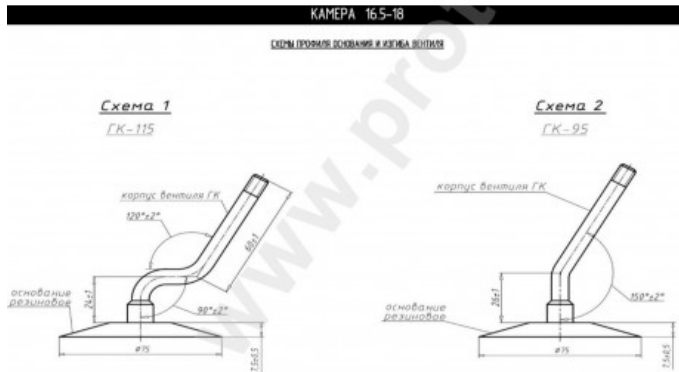

Tube 16.5/70-18 RUSS

Category	Tubes
Size	16.5/70-18
Width	16.5
Height	70
Rim	18
Model	GK95, 105, 115
Analogue	16.5/70-18

Delivery 1-5 w/d

Warranty

Description

All technical information about products in our website protekta.lt is based on the information given by the manufacturers. This information serves only information purposes and it is not mandatory.