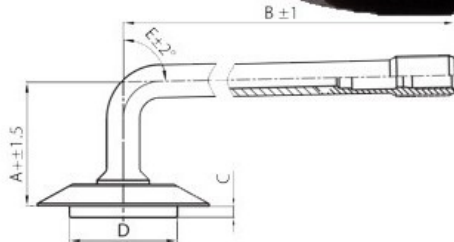

Tube 17.5-25 TRJ 1175C Kabat

Category	Tubes
Size	17.5-25
Width	17.5
Height	
Rim	25
Model	TRJ1175C
Analogue	

Delivery 1-5 w/d

Warranty

Description

All technical information about products in our website protekta.lt is based on the information given by the manufacturers. This information serves only information purposes and it is not mandatory.