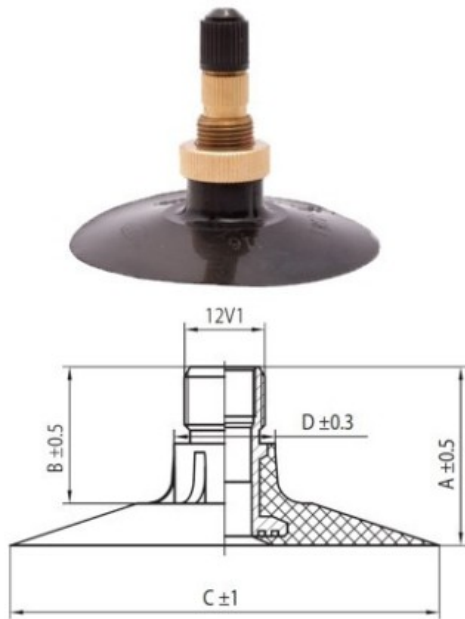

Tube 13.00-24 TR218A Kabat

Category	Tubes
Size	13.00-24
Width	13
Height	
Rim	24
Model	TR218A
Analogue	

Delivery 1-5 w/d

Warranty

Description

All technical information about products in our website protekta.lt is based on the information given by the manufacturers. This information serves only information purposes and it is not mandatory.