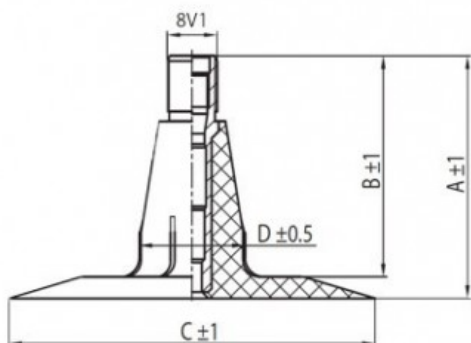

Tube 500/50-17 TR-15 Nexen TR15

Category	Tubes
Size	500/50-17
Width	500
Height	50
Rim	17
Model	TR15
Analogue	

Delivery ---
Warranty
Description

All technical information about products in our website protekta.It is based on the information given by the manufacturers. This information serves only information purposes and it is not mandatory.