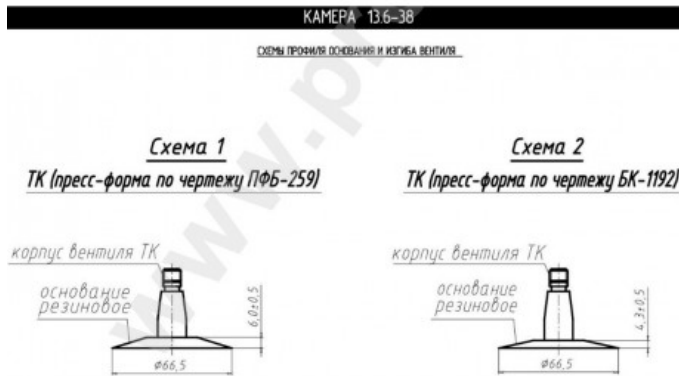

## Tube 13.6-38 Kama

Category	Tubes
Size	13.6-38
Width	15.5
Height	
Rim	38
Model	TK
Analogue	1

Delivery	1-5 w/d
Warranty	
Description	

All technical information about products in our website protekta.It is based on the information given by the manufacturers. This information serves only information purposes and it is not mandatory.