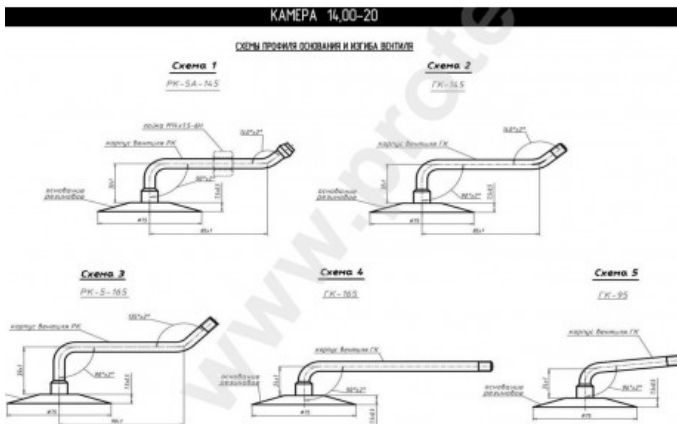

## Tube 14.00-20 PK-5A-145 (reg. slėg.) Kama

Category	Tubes
Size	14.00-20
Width	14
Height	
Rim	20
Model	PK5A-145 (reg.sl.)
Analogue	370-508

Delivery	1-5 w/d
Warranty	
Description	

All technical information about products in our website protekta.lt is based on the information given by the manufacturers. This information serves only information purposes and it is not mandatory.